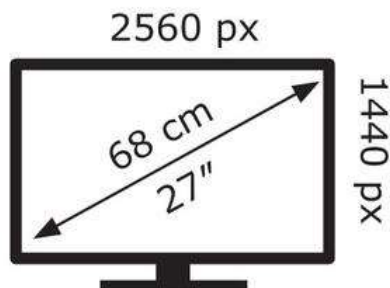

ENERG

LG Electronics

27BN65QP

25 kWh/1000h

ABCDEF**G**

37 kWh/1000h

2019/2013