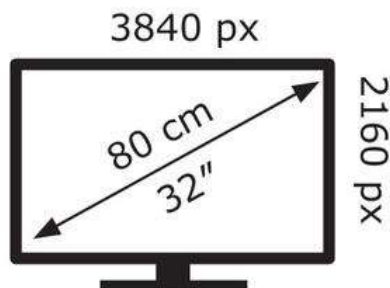

ENERG

LG Electronics

32UP55NP

33 kWh/1000h

ABCDEF**G**

52 kWh/1000h

2019/2013