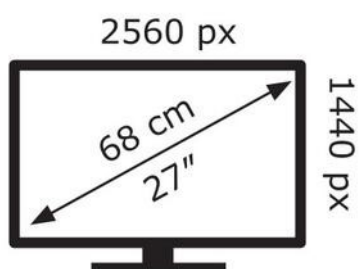

ENERG

LG Electronics

27BN65QP

25 kWh/1000h

ABCDEF**G**

37 kWh/1000h

2019/2013