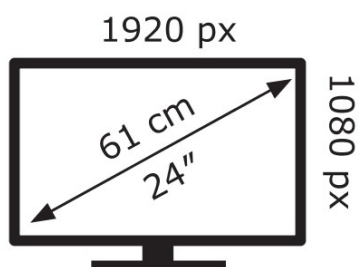

ENERG

acer

KG241Y P3

17 kWh/1000h

ABCDEF**G**

20 kWh/1000h

2019/2013